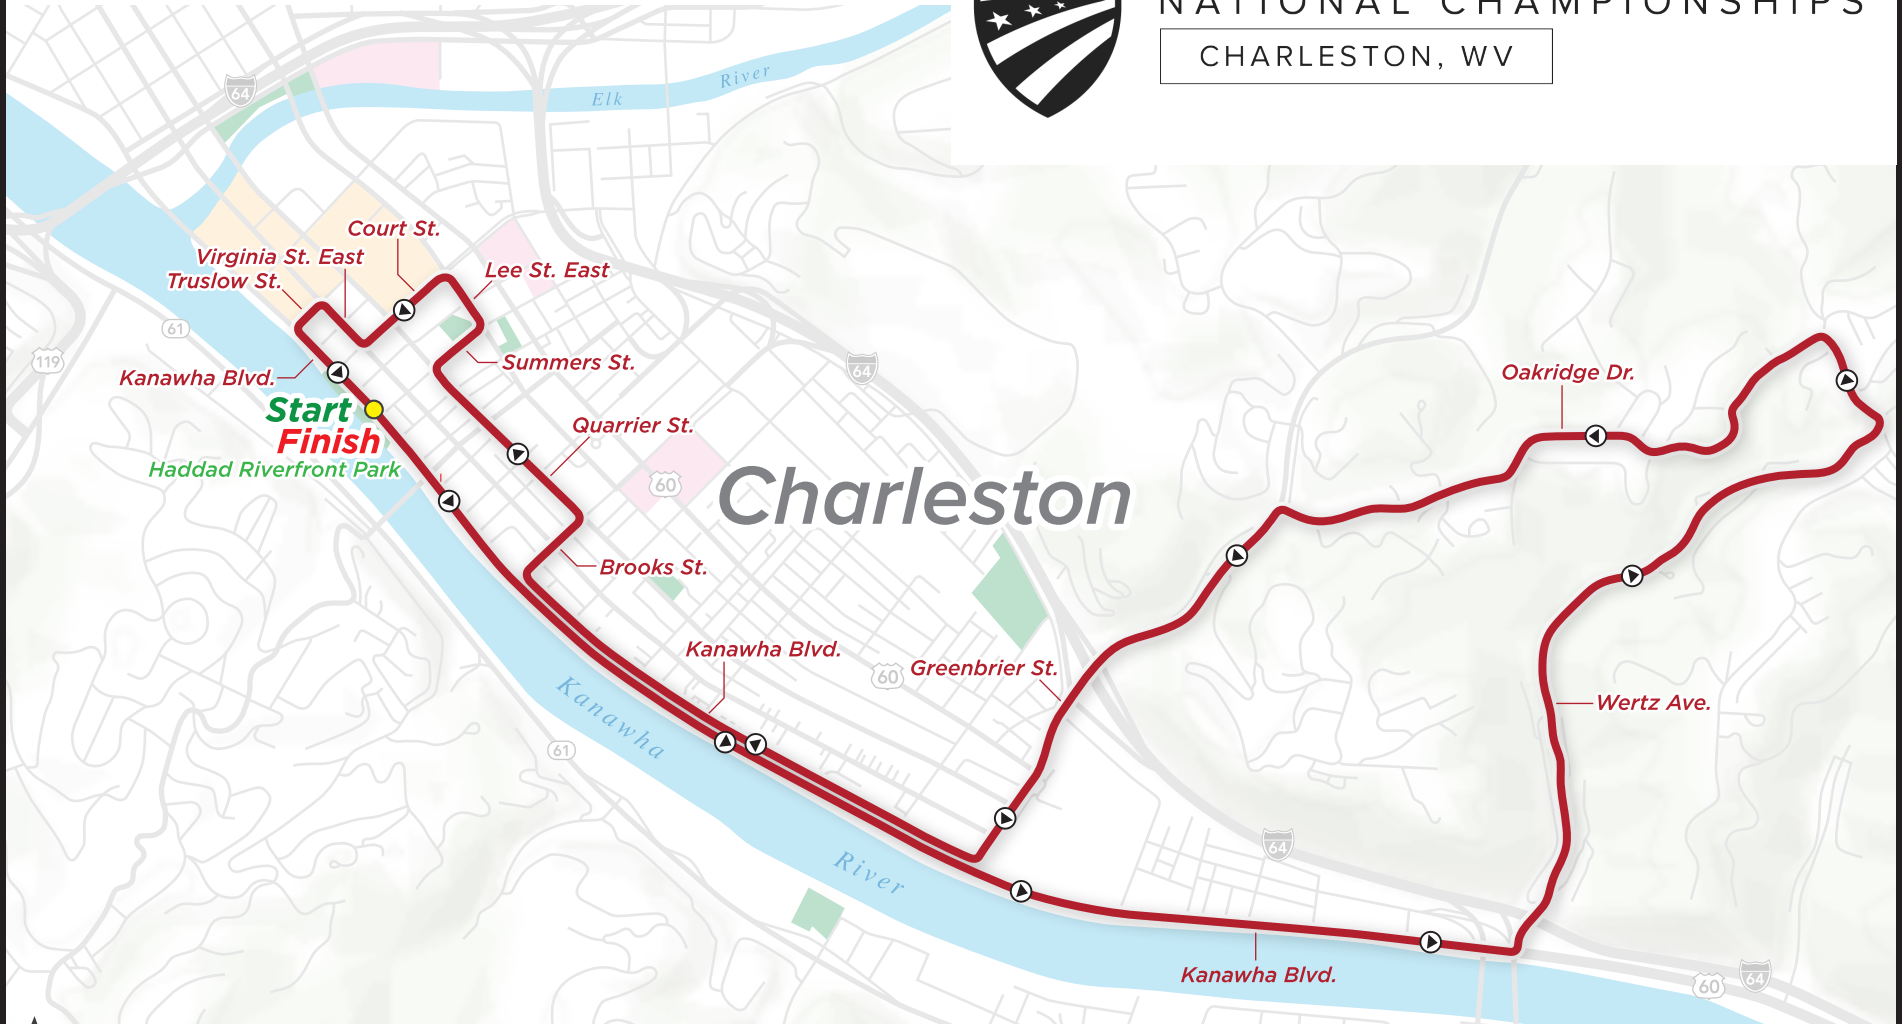

Time Trial

PRO ROAD NATIONAL CHAMPIONSHIPS

CHARLESTON, WV

LEGEND

- Time Trial Course...
- Direction...
- Start, Finish...

criterium

PRO ROAD NATIONAL CHAMPIONSHIPS

CHARLESTON, WV

Charleston

LEGEND

- Criterium.....
- Direction.....
- Start, Finish.....

Cartography by
SingleTrack Maps

© 2025 • All Rights Reserved • All information is approximate & subject to change at any time.

Junior Road Race

PRO ROAD
NATIONAL CHAMPIONSHIPS
CHARLESTON, WV

LEGEND

- Junior Road Race ...
- Direction ...
- Start, Finish ...

Cartography by
Singletrack Maps

© 2025 • All Rights Reserved • All information is approximate & subject to change at any time.

Pro Road Race

PRO ROAD NATIONAL CHAMPIONSHIPS

CHARLESTON, WV

Charleston

Profile = 1 Lap
13.1 Miles • +1,126' Elevation Gain

LEGEND

- Pro Road Race —
- Direction —▶
- Start, Finish ●

Cartography by
Singletrack Maps