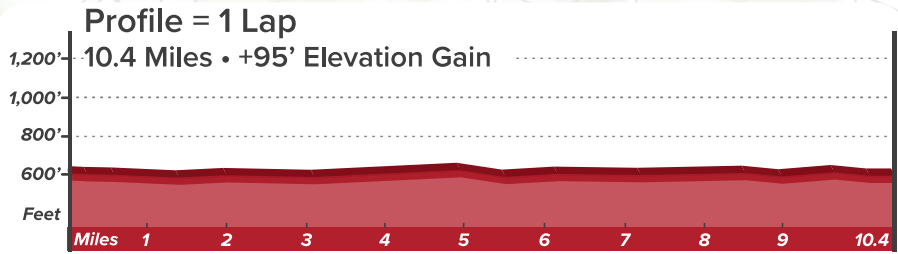

Time Trial

PRO ROAD NATIONAL CHAMPIONSHIPS

CHARLESTON, WV

LEGEND

- Time Trial Course...
- Direction...
- Start, Finish...

criterium

PRO ROAD NATIONAL CHAMPIONSHIPS

CHARLESTON, WV

Pro Road Race

PRO ROAD NATIONAL CHAMPIONSHIPS

CHARLESTON, WV

Charleston

Profile = 1 Lap
13.1 Miles • +1,126' Elevation Gain

LEGEND

- Pro Road Race —
- Direction —▶
- Start, Finish ●

Cartography by
Singletrack Maps