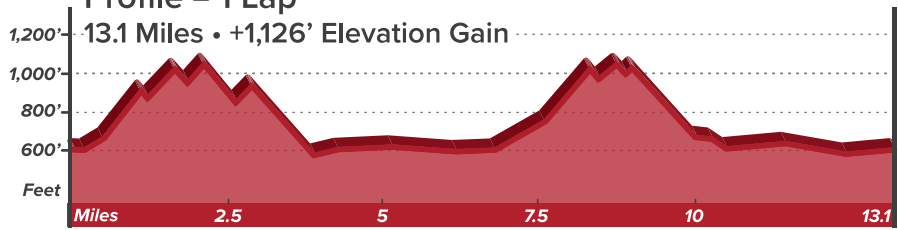

Pro Road Race

PRO ROAD NATIONAL CHAMPIONSHIPS

CHARLESTON, WV

Charleston

Profile = 1 Lap
13.1 Miles • +1,126' Elevation Gain

LEGEND

- Pro Road Race —
- Direction —▶
- Start, Finish ●

Cartography by
Singletrack Maps