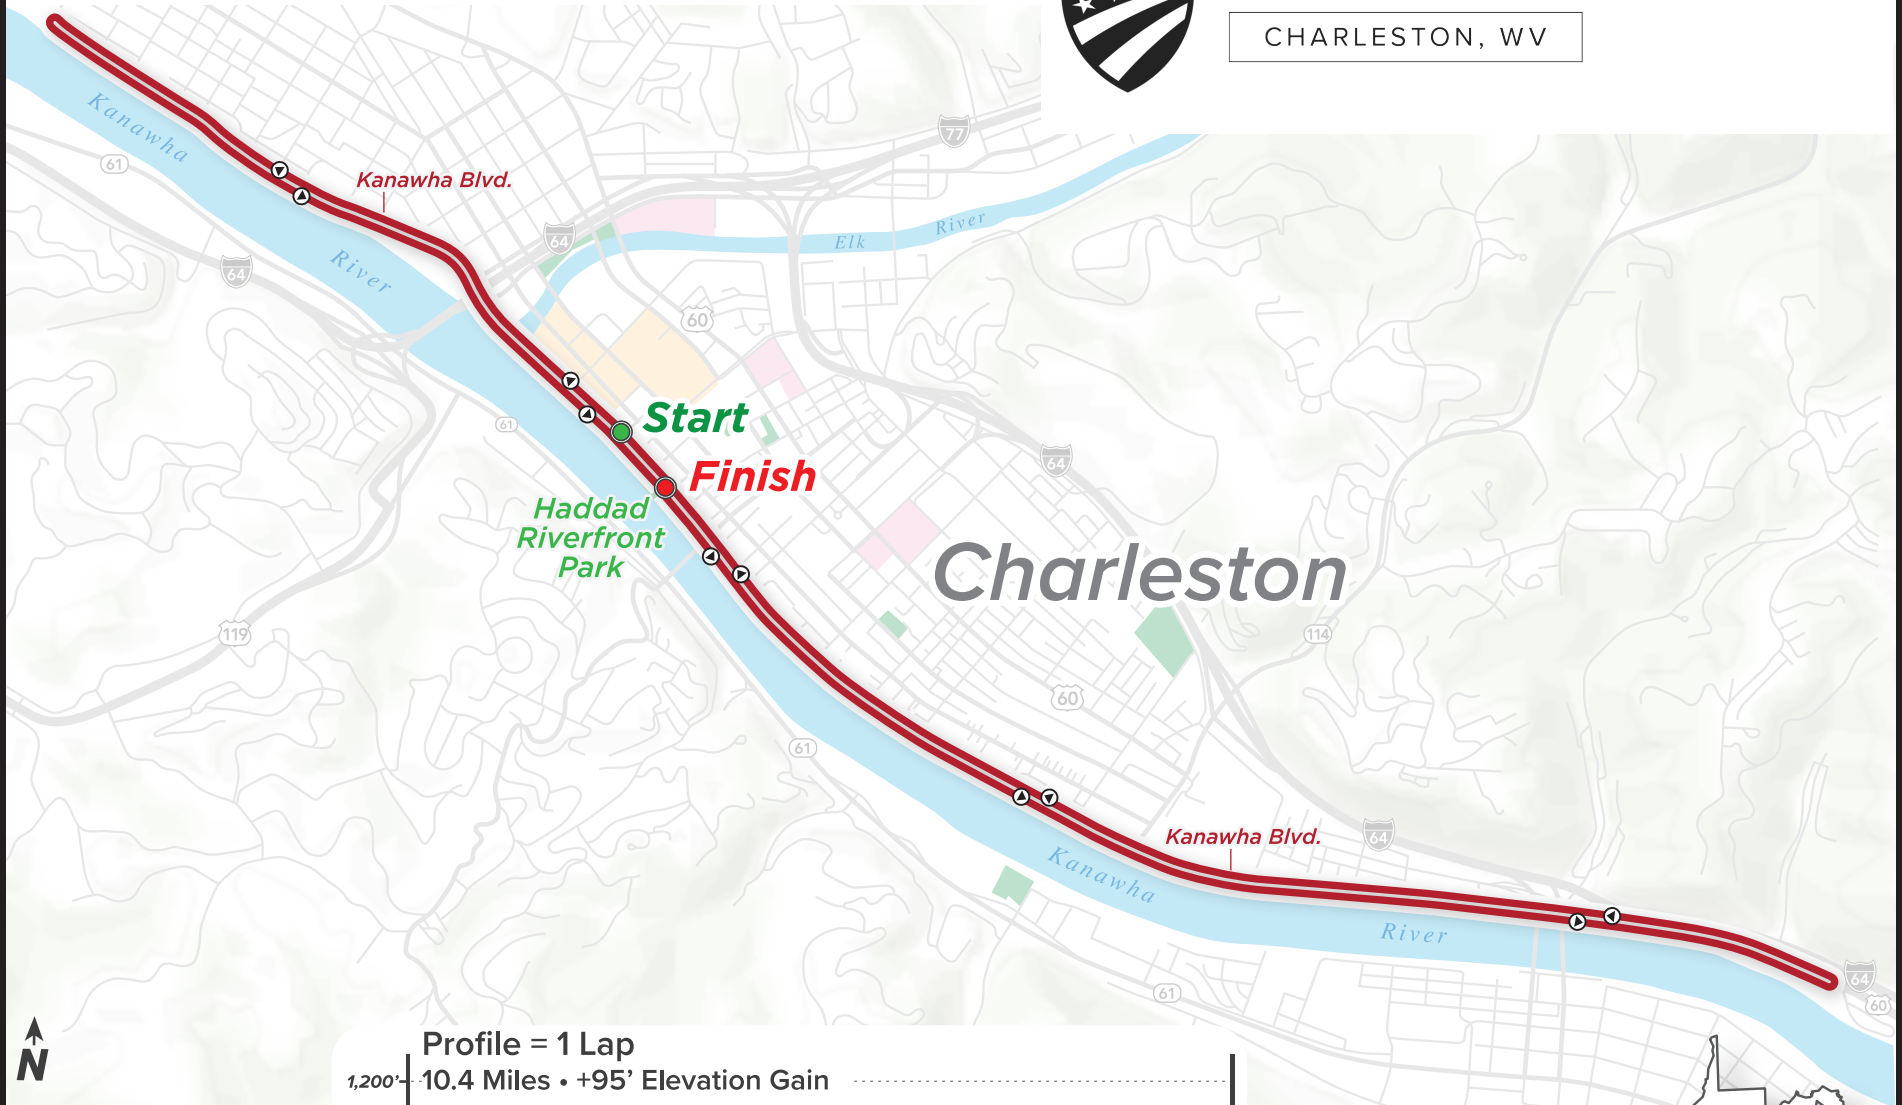

Time Trial

PRO ROAD NATIONAL CHAMPIONSHIPS

CHARLESTON, WV

LEGEND

- Time Trial Course...
- Direction...
- Start, Finish...

criterium

PRO ROAD NATIONAL CHAMPIONSHIPS

CHARLESTON, WV

Charleston

LEGEND

- Criterium.....
- Direction.....
- Start, Finish.....

Cartography by
SingleTrack Maps

© 2025 • All Rights Reserved • All information is approximate & subject to change at any time.

Junior Road Race

PRO ROAD
NATIONAL CHAMPIONSHIPS
CHARLESTON, WV

LEGEND

- Junior Road Race ...
- Direction ...
- Start, Finish ...

Cartography by
Singletrack Maps

© 2025 • All Rights Reserved • All information is approximate & subject to change at any time.

Pro Road Race

PRO ROAD NATIONAL CHAMPIONSHIPS

CHARLESTON, WV

Charleston

Profile = 1 Lap
13.1 Miles • +1,126' Elevation Gain

LEGEND

- Pro Road Race —
- Direction —▶
- Start, Finish ●

Cartography by
Singletrack Maps