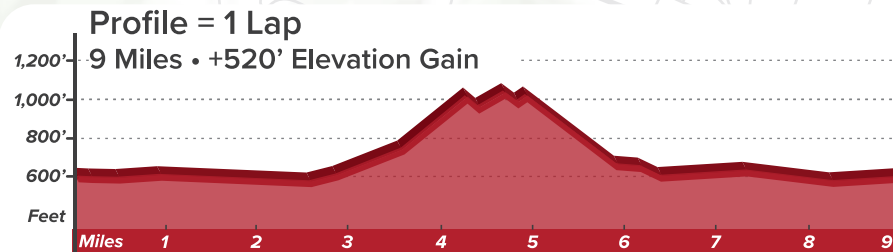

LEGEND

- Junior Road Race ...
- Direction ...
- Start, Finish ...