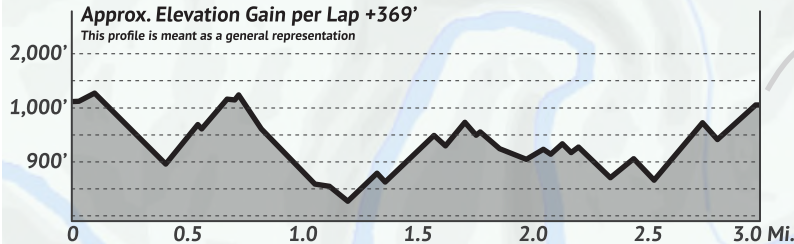

NATIONAL CHAMPIONSHIPS

ENDURANCE MOUNTAIN BIKE | ROANOKE, VA
JULY 12-19, 2026

BLACK XCO

VIRGINIA'S
BLUE RIDGE®

LEGEND:

- Course.....
- Start, Finish.....
- Direction.....

PROFILE:

Approx. Elevation Gain per Lap +369'
This profile is meant as a general representation