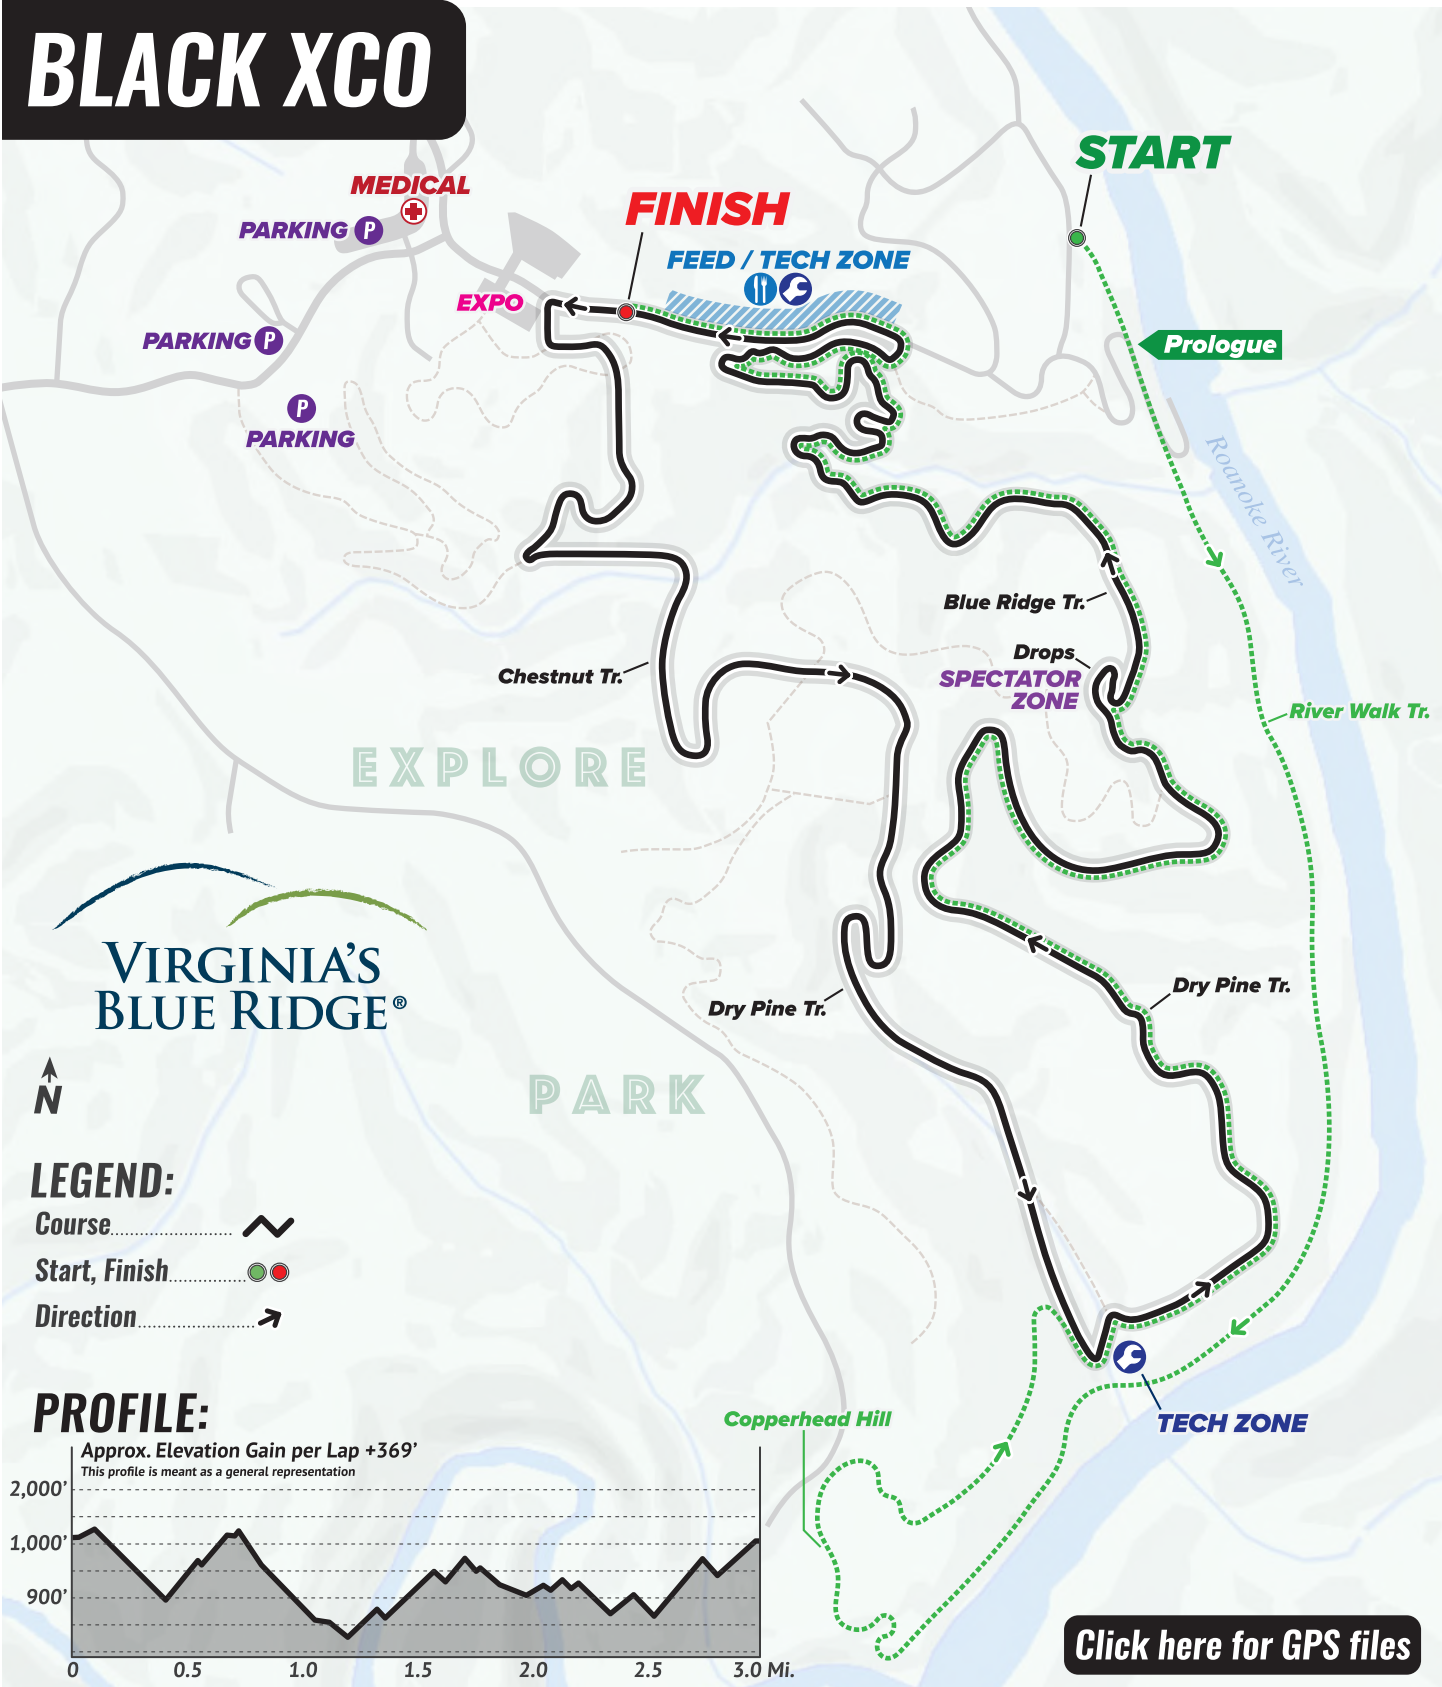

To Roanoke
[Click here for GPS files](#)

NATIONAL CHAMPIONSHIPS

ENDURANCE MOUNTAIN BIKE | ROANOKE, VA
JULY 12-19, 2026

[Click here for GPS files](#)

PROFILE:

LEGEND:

- Course.....
- Start, Finish.....
- Direction.....

NATIONAL CHAMPIONSHIPS

ENDURANCE MOUNTAIN BIKE | ROANOKE, VA
JULY 12-19, 2026

BLACK XCO

VIRGINIA'S
BLUE RIDGE®

LEGEND:

- Course.....
- Start, Finish.....
- Direction.....

PROFILE:

Approx. Elevation Gain per Lap +369'
This profile is meant as a general representation

[Click here for GPS files](#)

NATIONAL CHAMPIONSHIPS

ENDURANCE MOUNTAIN BIKE | ROANOKE, VA
JULY 12-19, 2026

RED XCO

[Click here for GPS files](#)

NATIONAL CHAMPIONSHIPS

ENDURANCE MOUNTAIN BIKE | ROANOKE, VA
JULY 12-19, 2026

BLUE XCO

EXPLORE PARK

- LEGEND:**
- Course.....
 - Start, Finish.....
 - Direction.....

[Click here for GPS files](#)