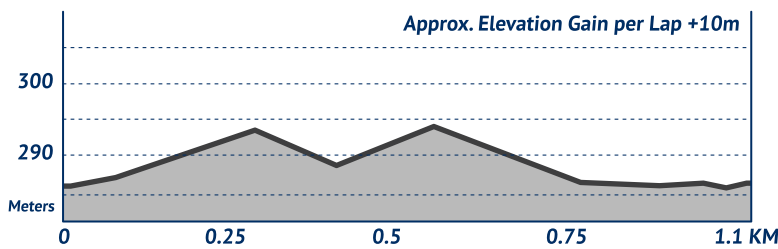

PROFILE:

LEGEND:

- Course.....
- Start, Finish.....
- Direction.....