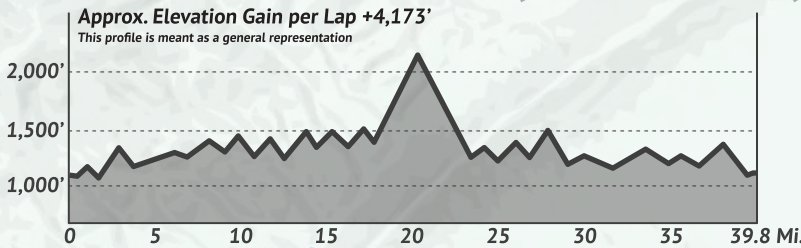

NATIONAL CHAMPIONSHIPS

ENDURANCE MOUNTAIN BIKE | ROANOKE, VA
JULY 12-19, 2026

XCM Amateur

LEGEND:

- Course.....
- Start, Finish.....
- Direction.....

PROFILE:

Approx. Elevation Gain per Lap +4,173'
This profile is meant as a general representation

NATIONAL CHAMPIONSHIPS

ENDURANCE MOUNTAIN BIKE | ROANOKE, VA
JULY 12-19, 2026

BLACK XCO

VIRGINIA'S
BLUE RIDGE®

LEGEND:

- Course.....
- Start, Finish.....
- Direction.....

PROFILE:

Approx. Elevation Gain per Lap +369'
This profile is meant as a general representation