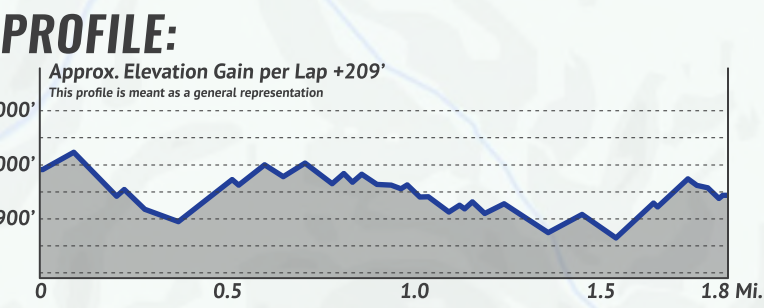

[Click here for GPS files](#)