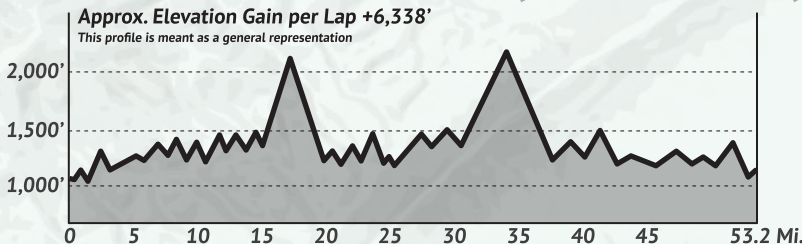

NATIONAL CHAMPIONSHIPS

ENDURANCE MOUNTAIN BIKE | ROANOKE, VA
JULY 12-19, 2026

XCM Elite

LEGEND:

- Course.....
- Start, Finish.....
- Direction.....

PROFILE:

Approx. Elevation Gain per Lap +6,338'
This profile is meant as a general representation

NATIONAL CHAMPIONSHIPS

ENDURANCE MOUNTAIN BIKE | ROANOKE, VA
JULY 12-19, 2026

XCM Amateur

LEGEND:

- Course.....
- Start, Finish.....
- Direction.....

PROFILE:

Approx. Elevation Gain per Lap +4,173'
This profile is meant as a general representation